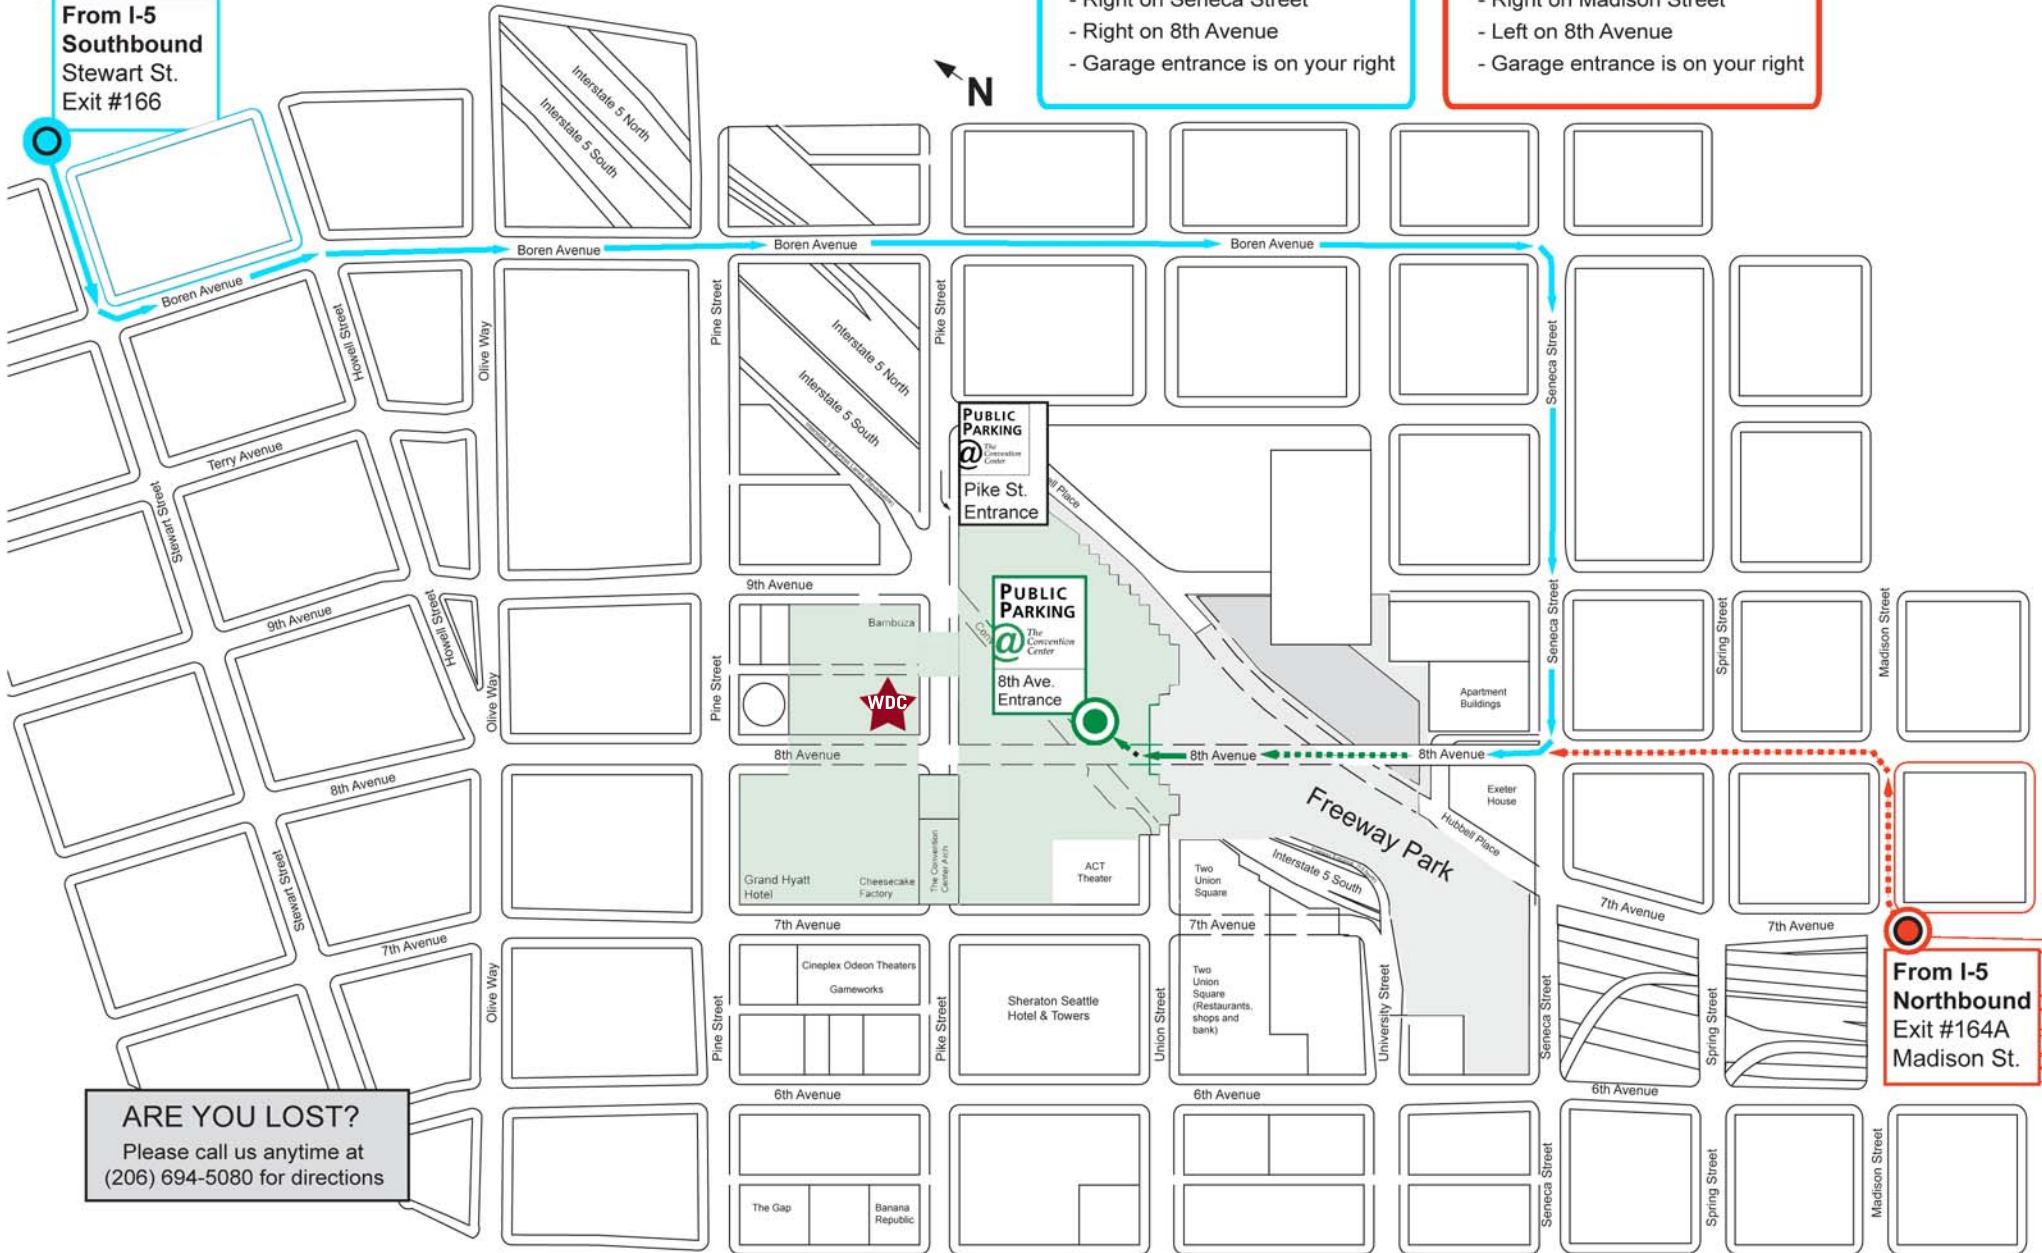

Washington State Convention & Trade Center

PUBLIC PARKING

General Parking
 Convention Center Parking Garage
MAXIMUM VEHICLE HEIGHT 6'5"

Rev 08/05

- From I-5 Southbound to Convention Center Garage**
 (Primary Entrance on 8th Avenue)
- I-5 Southbound
 - Stewart Street Exit (#166)
 - Left on Boren Avenue
 - Right on Seneca Street
 - Right on 8th Avenue
 - Garage entrance is on your right

- From I-5 Northbound and I-90 Westbound to Convention Center Garage**
 (Primary Entrance on 8th Avenue)
- I-5 Northbound
 - Madison Street Exit (#164A)
 - Right on Madison Street
 - Left on 8th Avenue
 - Garage entrance is on your right

From I-5 Southbound
 Stewart St.
 Exit #166

PUBLIC PARKING
 The Convention Center
 Pike St. Entrance

PUBLIC PARKING
 The Convention Center
 8th Ave. Entrance

ARE YOU LOST?
 Please call us anytime at
 (206) 694-5080 for directions

From I-5 Northbound
 Exit #164A
 Madison St.